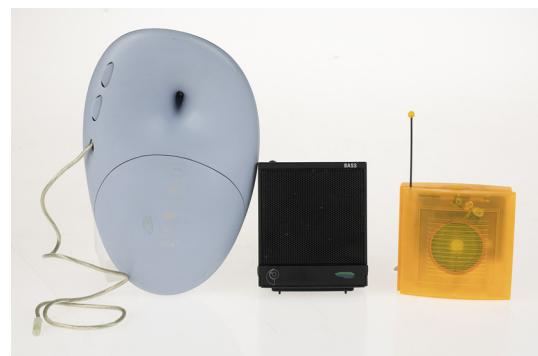

407

408

 407	Trans Formers Pulsating Light Radio, 1985, including original box,-H13cm-	5
 408	Rocket BC-517 Novelty radio, 1960, including original box, -W. 26cm-	10

409

410

 409	Wrist Watch Shape Radio, 1970's Japan, including original box, -W. 29cm-	10
 410	3 x Radio's, black Bass 666-8751, -H.10cm- and orange radio, grey Mask Thomson Radio -W. 21cm-	5