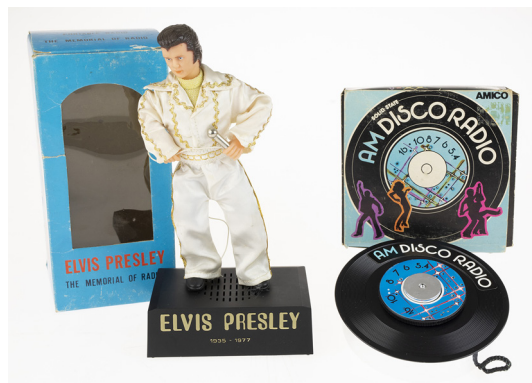

308

kavel **Inzet**

307 2 Globe Radios, small Globe from metal ands plastic-H 14cm-, the large Globe from Plastic -H. 22cm- 5

308 Elvis Presley solid state AM Radio, - H. 24cm- and Amico DISCO radio, -D. 13cm- both with original box 5