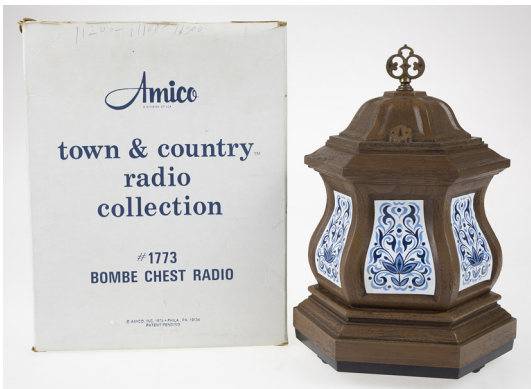

kavel	Inzet
239	Vintage Blue R-70 Model Ball AM Radio, 1969 Panasonic -D. 11,5 cm-	30
240	Blabber Mouse Radio, including original box, 1985 Hong Kong -H. 17cm-	10

241

241	AMICO TOWN & COUNTRY NOVELTY RADIO, including original box, 1974 -H. 26 cm-	15
242	HBO Carnivale old fashioned ferris wheel Radio, including original box, -H22 cm-	25

243	Seiko Quartz triangle Puppet Radio,-H. 24cm- + World Timer Radio -H. 18 cm-	5
244	Vintage Black and white Stuffed Plush Poodle Dogs Radio -H. 10cm	5

245	"King Arthur" Radio with Sword -H. 29cm- and vintage Harp Franklin radio -H 28,5 cm-	5
246	Torch-light radio, Model: st-606L -H 15 cm, And Starburst fruits Radio, - W 15cm- all including original box	5