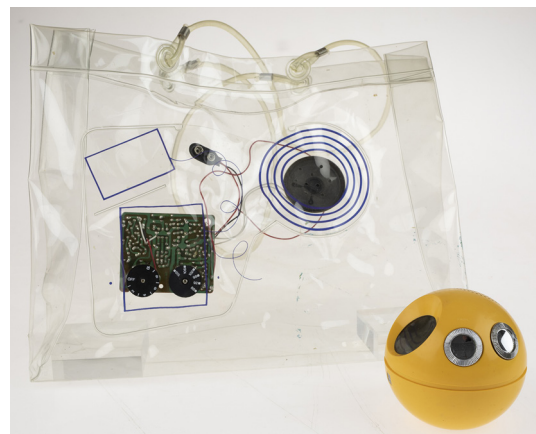

319

📺 318	Franklin Baby Grand Piano White Radio, -W. 16cm and 7ender Gitar Rhythm & blues Radio -H. 33cm-	5
📺 319	Transparent Radio Bag -W. 37cm- and Vintage Panasonic Yellow PANAPET R-70 Ball AM Transistor Radio Model -D. 11cm-	5