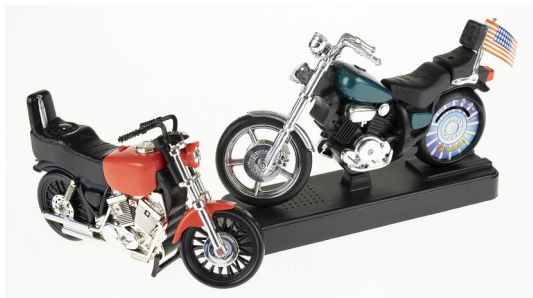

328

329

📺 328	Portable Hi Fi Novelty Radio, with Two Speakers, including original Box -W. 13,5cm- <span style="float: right;">5</span>
📺 329	Vintage MR. Peanut Radio, including original Box, -H. 25,5cm- <span style="float: right;">15</span>