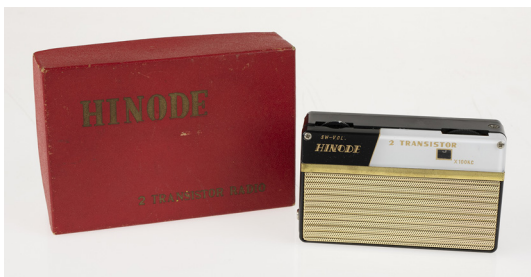

kavel		Inzet
490	Franklin Grand Piano Radio, including original box, -w. 16cm- and Rudolph the red-nosed Reindeer -H. 11cm-	5
491	Microphone classic Radio, Maxim, including original box, -H. 23,5cm-	10

492	2 x Futura Radio's, Personal radio, Red And White -H. 9,5cm- both in original box	5
493	Star-lite radio, super de luxe, -H.10cm- and Ballpoint Pen Radio, -W. 13cm- both in original box	5

494	Roberts Original vintage Radio Model R 200 -H. 15cm-	20
495	Windsor Castle Radio, Model 6801, including original box, -H. 14,5 cm-	5

496

496	Hinode Radio, including original box, -H. 6cm-	5
497	Pearl Boy's Radio, including original box, -H 11cm-	5
498	Rail Road Crossing Radio, -H. 30cm-	10