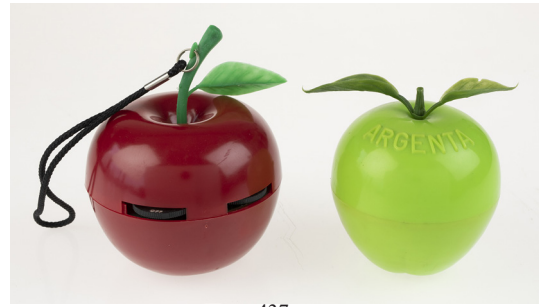

434

435

📺 434	Radio Roadshow, Corgitronics Radio, Tele Luxembourg, in Original Box -W. 12cm-	10
📺 435	Only Fools and Horses Radio, Wesco 1990, including original box, -H.10 cm-	10

436

437

kavel		Inzet
436	Shrek 2 Bust Radio, Wesco, including original box, -W.20cm-	10
437	2 Novelty Apples Radio, -H. 11cm-	5